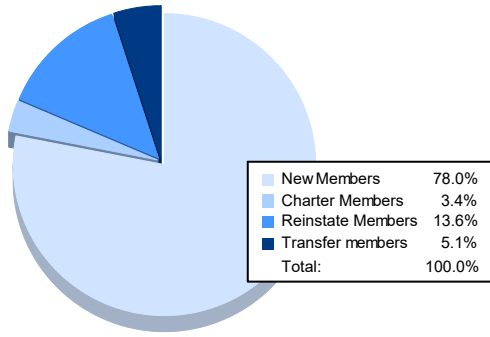

Year	New Clubs	Dropped Clubs	Gain/ Loss Clubs	New Members	Charter Members	Reinstate Members	Transfer Members	Total Member Added	Total Members Dropped	Gain/ Loss Members
2016-2017	0	1	-1	98	2	3	7	110	135	-25
2017-2018	1	0	1	114	31	6	5	156	133	23
2018-2019	0	2	-2	98	13	6	7	124	147	-23
2019-2020	1	0	1	79	21	0	3	103	126	-23
2020-2021	0	1	-1	46	2	8	3	59	168	-109
<b>Average</b>	<b>0</b>	<b>1</b>	<b>0</b>	<b>87</b>	<b>14</b>	<b>5</b>	<b>5</b>	<b>110</b>	<b>142</b>	<b>-31</b>

### Membership Composition June 2021 Cumulative